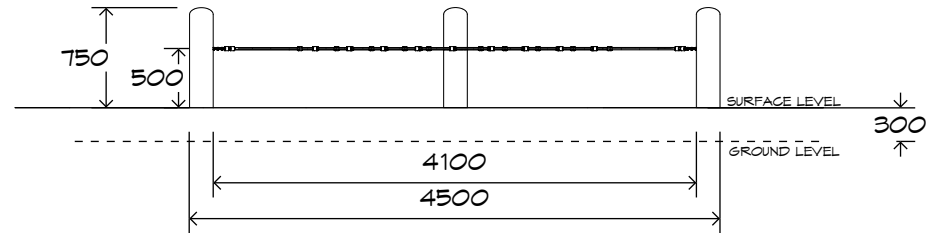

Product Sheet

Isosceles Tri Net

CN-1008

Product Warranty

Playground Creations warrants its products to be free from defect in materials or workmanship during normal use and installation and in accordance with our specifications.

Full warranty details on request.

Disclaimer: This should be read in conjunction with the Playground Creations full warranty terms and conditions.

On H5 posts and stainless steel fabricated components

On steel equipment with forced movement

On HDPE (high density polyethylene) structural failure

On combination rope work and activity nets

On all moving components

SURFACING:
RECOMMENDED: 29 m²