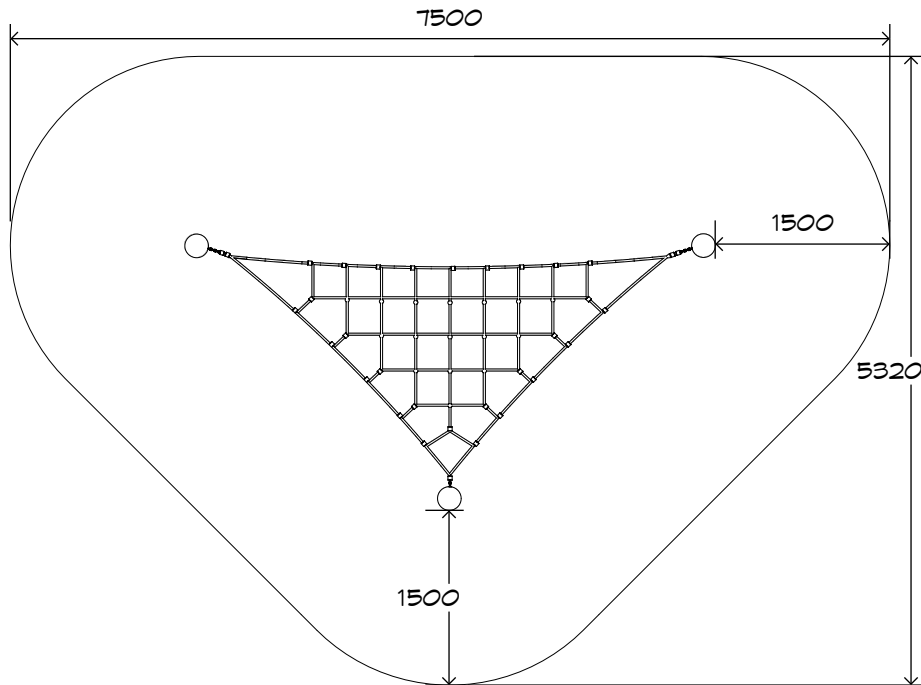

Product Sheet

Isosceles Tri Net

CN-1008

Product Warranty

Playground Creations warrants its products to be free from defect in materials or workmanship during normal use and installation and in accordance with our specifications.

Full warranty details on request.

Disclaimer: This should be read in conjunction with the Playground Creations full warranty terms and conditions.

On H5 posts and stainless steel fabricated components

On steel equipment with forced movement

On HDPE (high density polyethylene) structural failure

On combination rope work and activity nets

On all moving components

SURFACING:
RECOMMENDED: 29 m²