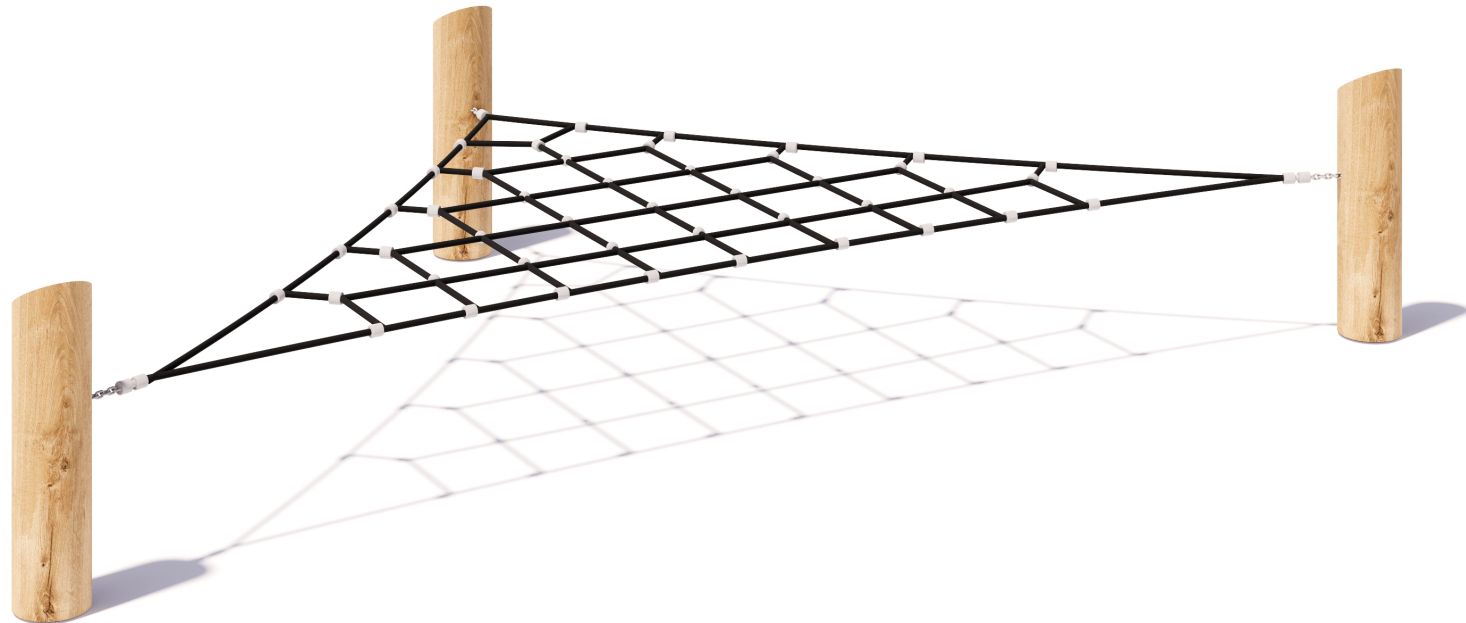

Product Sheet

Isosceles Tri Net

CN-1008

playground
creations
creating play for everyday!

CRITICAL
FALL HEIGHT
0.5m

TOTAL
HEIGHT
0.75m

RECOMMENDED
SURFACING
29m²

RECOMMENDED
AGE
3+

RECOMMENDED
USERS
1-6

NZS 5828:2015

0800 273 283 | info@playgroundcreations.co.nz | playgroundcreations.co.nz

Artist impression only